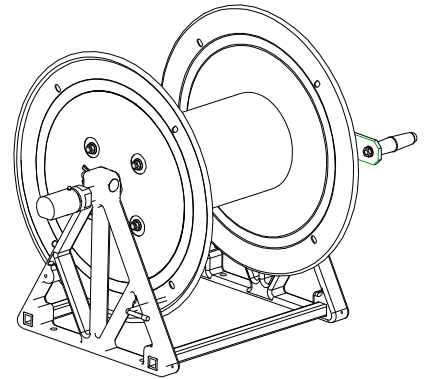

NON SWIVEL HOSE REELS  
- A FRAMES -

8" REEL

K01-0105:

1/2" PIPE - PAINTED

K01-0105-1:

1/2" PIPE - S.S. CONSTRUCTION

K01-0105-3/4:

3/4" PIPE - PAINTED

K01-0105-1-3/4:

3/4" PIPE - S.S. CONSTRUCTION

ACCESSORIES

K01-0149

8" REEL STACK KIT

K01-0150

12" REEL STACK KIT

K01-0151

18" REEL STACK KIT

K01-0152

22" REEL STACK KIT

12" REEL

K01-0106:

1/2" PIPE - PAINTED

K01-0106-1:

1/2" PIPE - S.S. CONSTRUCTION