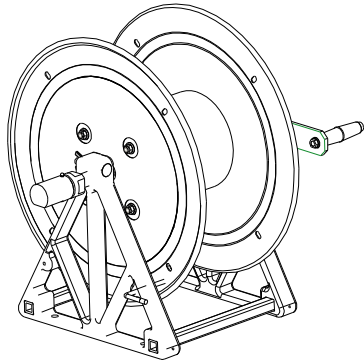

NON SWIVEL HOSE REELS  
- A FRAMES -

8" REEL

K01-0105:

1/2" PIPE - PAINTED

K01-0105-1:

1/2" PIPE - S.S. CONSTRUCTION

K01-0105-3/4:

3/4" PIPE - PAINTED

K01-0105-1-3/4:

3/4" PIPE - S.S. CONSTRUCTION

ACCESSORIES

K01-0149

8" REEL STACK KIT

K01-0150

12" REEL STACK KIT

K01-0151