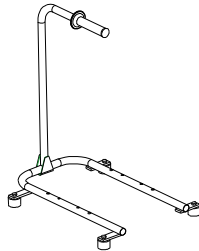

18" REEL STACK KIT

K01-0152

22" REEL STACK KIT

12" REEL

K01-0106:

1/2" PIPE - PAINTED

K01-0106-1:

1/2" PIPE - S.S. CONSTRUCTION

K01-0106-3/4:

3/4" PIPE - PAINTED

K01-0106-1-3/4:

3/4" PIPE - S.S. CONSTRUCTION

18" REEL

K01-0107:

1/2" PIPE - PAINTED

K01-0107-1:

1/2" PIPE - S.S. CONSTRUCTION

K01-0107-3/4:

3/4" PIPE - PAINTED

K01-0107-1-3/4:

3/4" PIPE - S.S. CONSTRUCTION

K01-1011

8" A-FRAME HAND CARRY KIT

K01-0162