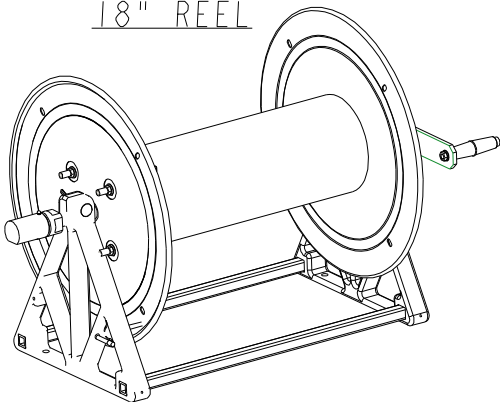

18" REEL

K01-0107:

1/2" PIPE - PAINTED

K01-0107-1:

1/2" PIPE - S.S. CONSTRUCTION

K01-0107-3/4:

3/4" PIPE - PAINTED

K01-0107-1-3/4:

3/4" PIPE - S.S. CONSTRUCTION

K01-1011

8" A-FRAME HAND CARRY KIT