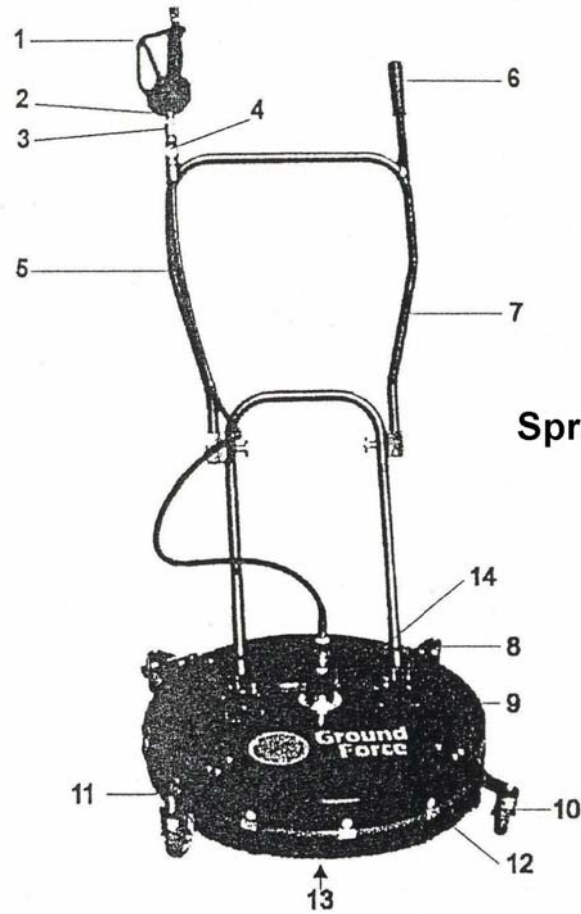

# "Ground Force" Parts List

Spraymart Part # 343608

P/N	Qty	P/N	Qty		
1. WW107	Trigger Gun	1	8. UC413WW	Wheel Bracket	4
2. UC202	Plug	1	9. WW122	Handle Base	2
3. UC203	Socket	1	10. UC414WW	Wheel	4
4. UC204	Elbow	1	11. GF503	Brush	1
5. GF501	Hose	1	12. WW31-16	Rivet & Clips	12
6. WW109	Grip	1	13. GF504	Spray Bar	1
7. GF502	Handle	1	14. WW128	Swivel Assembly	1

# Swivel Assembly Parts List

WW128

P/N	Qty	P/N	Qty		
29. WW129	Seal Cap	1	38. WW138	Bearing	1
30. WW130	*Static O-Ring	1	39. WW139	Bearing	1
31. WW131	*Main Seal	1	40. WW140	Lower Plate	1
32. WW132	Upper Plate	1	41. WW141	Clamp Ring	1
33. WW133	*Secondary Seal	1	42. WW142	*Quad Seal	1
34. WW134	*Static O-Ring	1	43. WW143	8-32 SHCS	8
35. WW135	Bearing Housing	1	44. WW144	6-32 SHCS	8
36. WW136	Rotor Shaft	1	45. WW145	10-32 SHCS	4
37. WW137	Snap Ring	2	46. WW146	6-43 SHCS	8