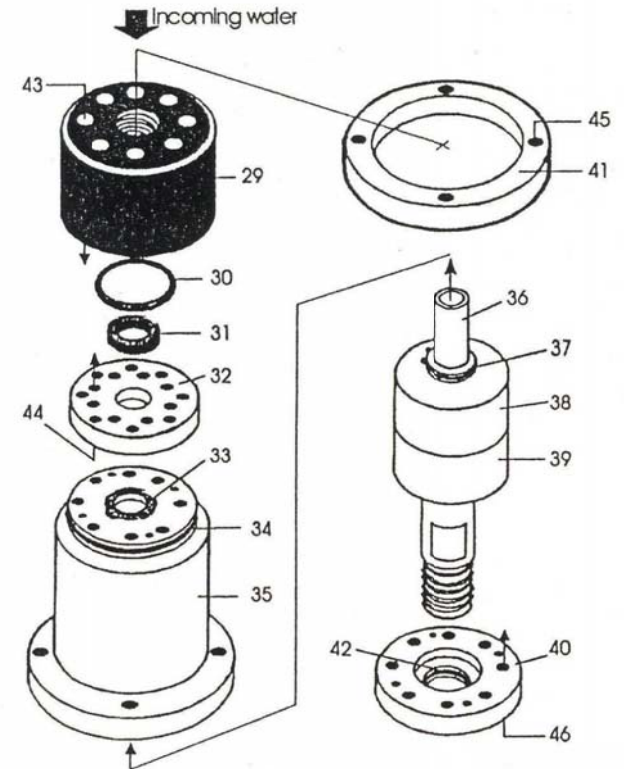

# "Ground Force" Parts List

Spraymart Part # 343608

P/N	Qty	P/N	Qty		
1. WW107	Trigger Gun	1	8. UC413WW	Wheel Bracket	4
2. UC202	Plug	1	9. WW122	Handle Base	2
3. UC203	Socket	1	10. UC414WW	Wheel	4
4. UC204	Elbow	1	11. GF503	Brush	1
5. GF501	Hose	1	12. WW31-16	Rivet & Clips	12
6. WW109	Grip	1	13. GF504	Spray Bar	1
7. GF502	Handle	1	14. WW128	Swivel Assembly	1

# Swivel Assembly Parts List

WW128

P/N	Qty	P/N	Qty		
29. WW129	Seal Cap	1	38. WW138	Bearing	1
30. WW130	*Static O-Ring	1	39. WW139	Bearing	1
31. WW131	*Main Seal	1	40. WW140	Lower Plate	1
32. WW132	Upper Plate	1	41. WW141	Clamp Ring	1
33. WW133	*Secondary Seal	1	42. WW142	*Quad Seal	1
34. WW134	*Static O-Ring	1	43. WW143	8-32 SHCS	8
35. WW135	Bearing Housing	1	44. WW144	6-32 SHCS	8
36. WW136	Rotor Shaft	1	45. WW145	10-32 SHCS	4
37. WW137	Snap Ring	2	46. WW146	6-43 SHCS	8